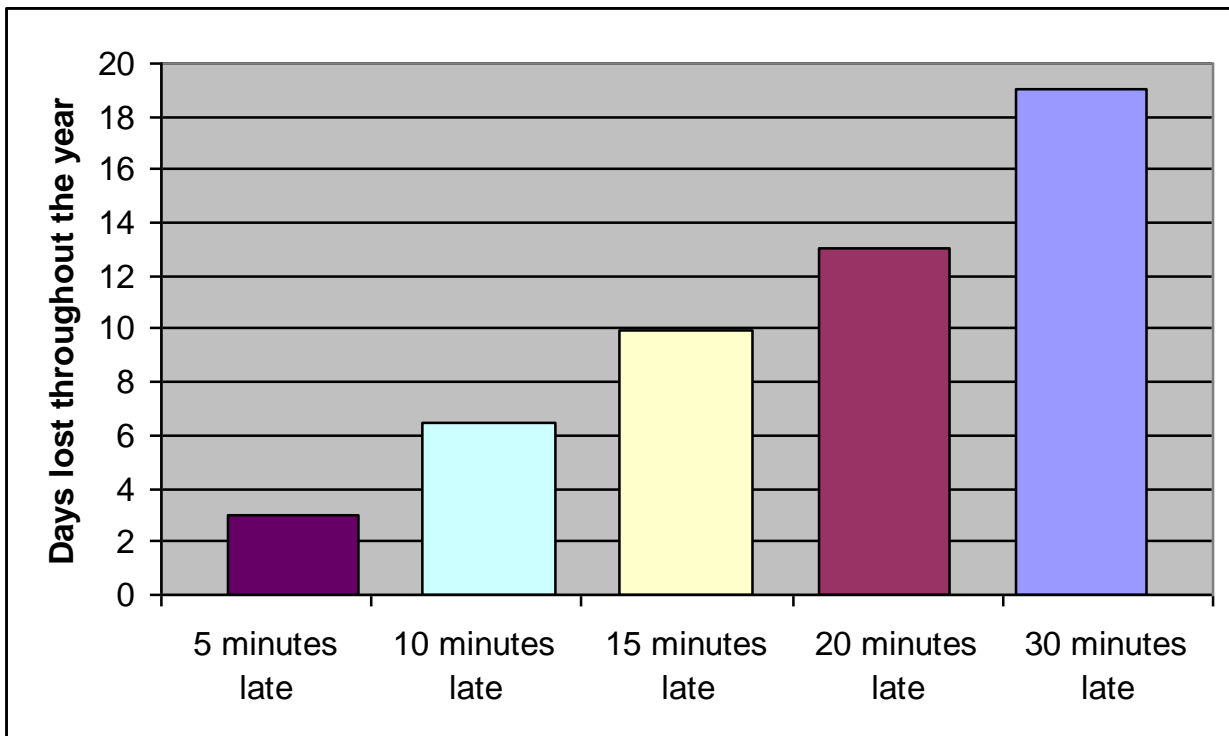

Every School Day Counts

Days off add up to lost learning.

There is clear evidence to show that days off school impact on your child's attainment and progress

365 days in each year 	175 non school days a year				To spend on family time, visits, holidays, shopping, household jobs and other appointments
	190 school days in each year	12 days absence			
		178 days of education	19 days absence		
			171 days of education	29 days absence Half term missed	
				161 days of education	38 days absence
					152 days of education
100% to 95%	94%	90%	85%	80%	
GOOD Best chance of success.	WORRYING Less chance of success	SERIOUS CONCERN Not fair on your child Possible legal action			
YOUR CHILD IS IN A GOVERNMENT CATEGORY OF PERSISTENT ABSENTEE					

Every School Day Counts

Being Late adds up to a loss of learning

- If your child is 5 minutes late every day that adds up to over 3 days lost each year
- 15 minutes late is the same as being absent for 2 weeks a year.

If your child arrives late after the close of the register, without good reason, the absence may be marked as unauthorised absence.